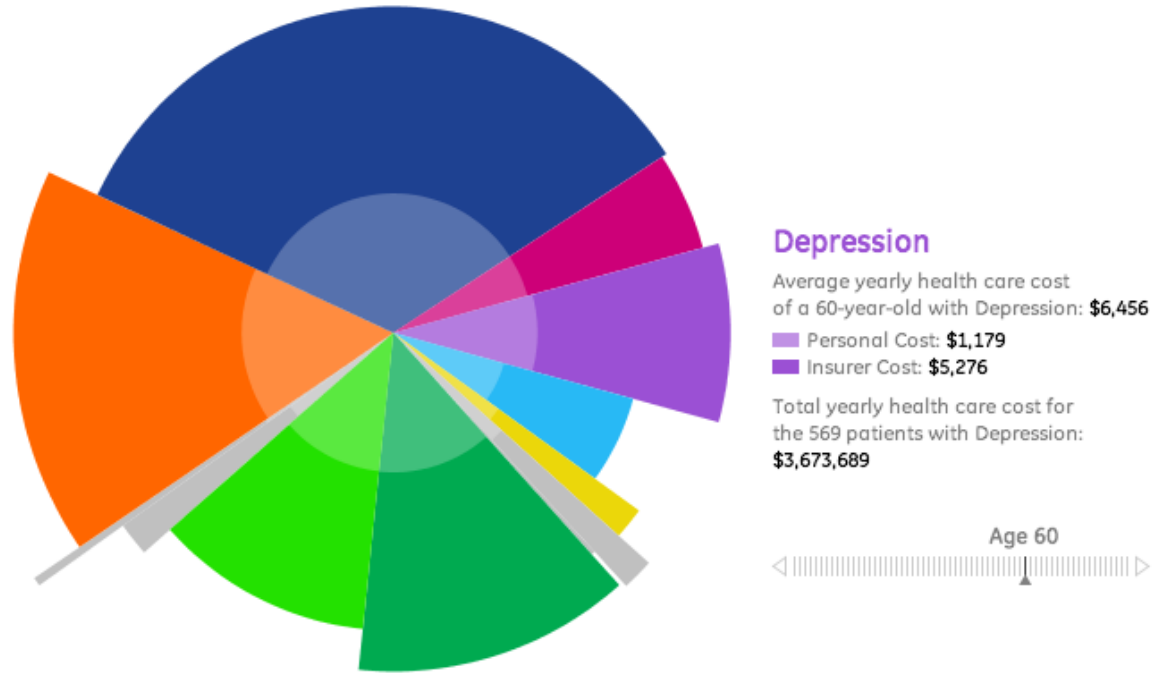

Projects

All Streets

Projects

Aligning Humans and Mammals

Projects

GE Healthcare Data Visualization

Sue Jung

Claudia Yung