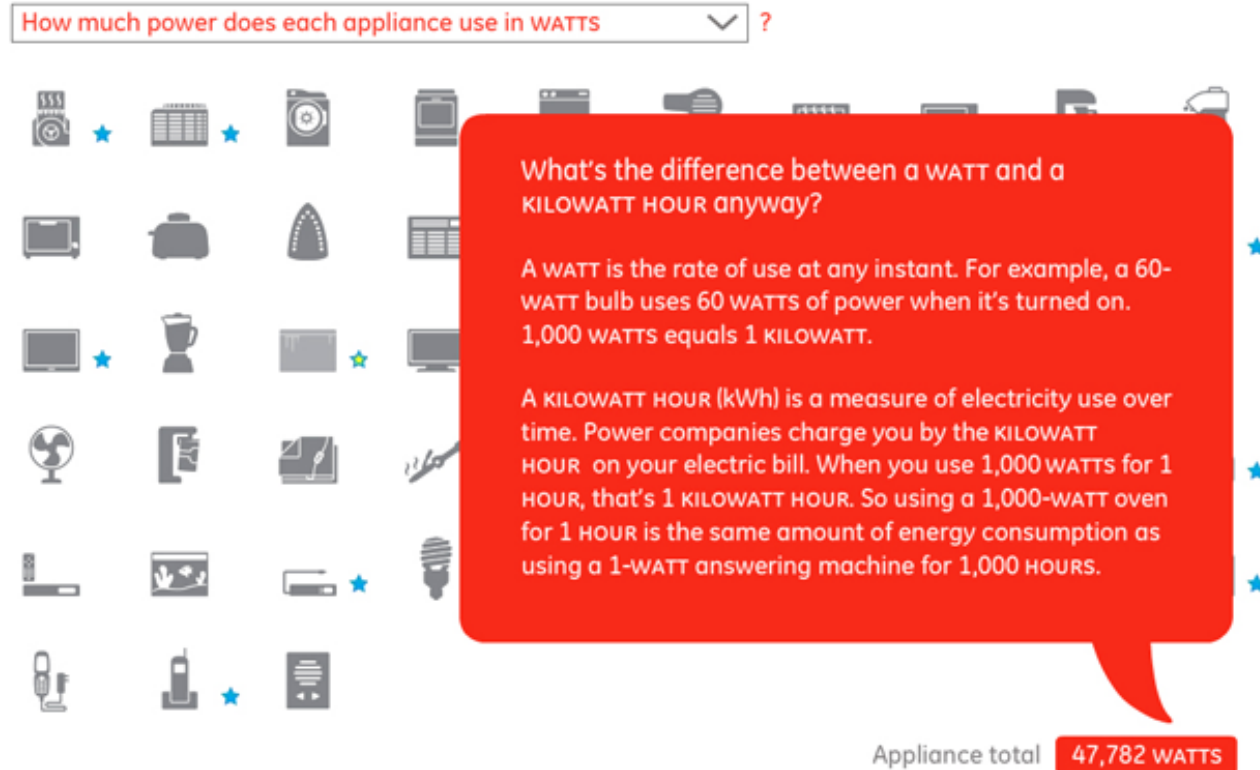

Projects

GE Data Visualization